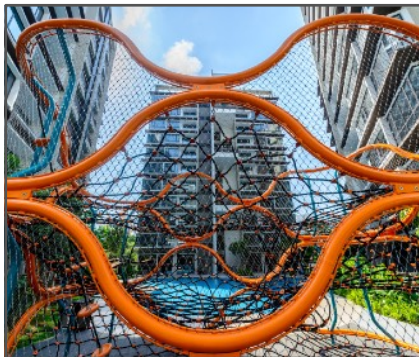

Subject to change without prior notice

Kinetics Play Sdn Bhd

Lot 2-44 Jalan SU7, Lion Industrial Park, Persiaran Tengku Ampuan, 40300 Shah Alam, Selangor, Malaysia.

Tel: +603-5888 9104

Email: info@kineticsplay.com

Web: www.kineticsplay.com