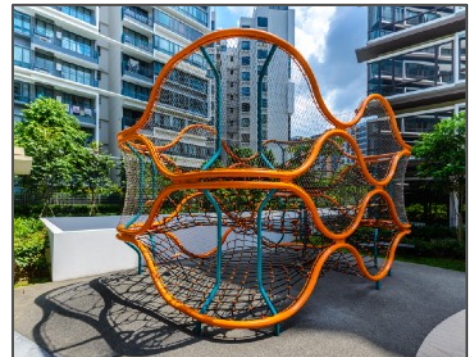

Labyrinth

Product Information

Product Description

Towering over 3.8m tall, the Labyrinth is designed to be a wavering organic design that creates fluidity in the structure. It blends seamlessly with any development creating form and function.

Being the centrepiece of any development, the labyrinth allows children to climb up between the floor netting and challenge themselves. Hammock and lounge nets at the top enable children to rest and hang around while enjoying the view from the top

Category:	: Net Playground
Age group	: 6 -12 yrs old
Sizes (mm)	: 6500L x 3830W x 4110H
Safety area	: 68 m ²
Critical Fall height	: 1m
Maximum users	: 30 users

Subject to change without prior notice

Kinetics Play Sdn Bhd