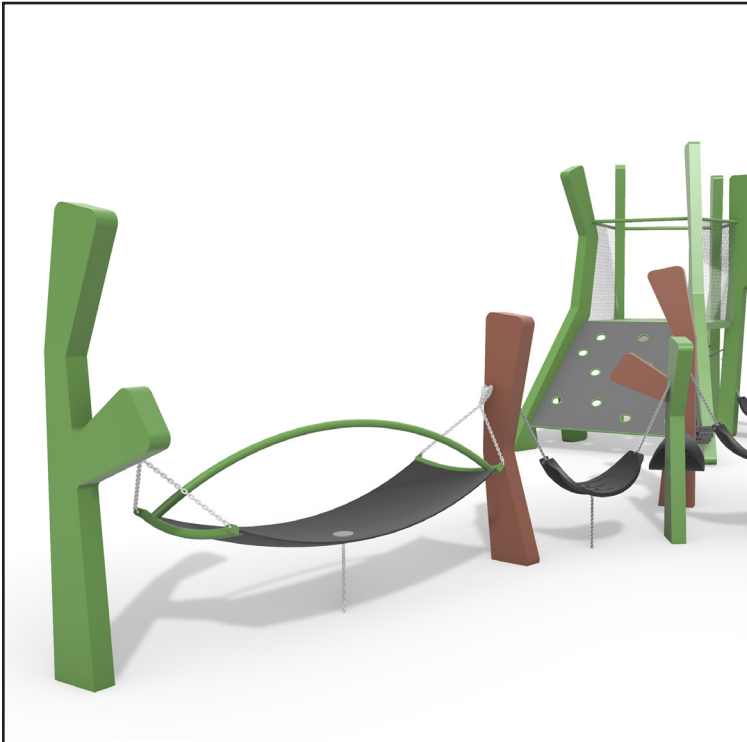

Mini Tree Trunk Tower

Product information

Product description

Mini Tree Trunk Tower is a playful companion piece inspired by the growth and curiosity of young mangrove shoots. Designed for younger children, it offers gentle climbing, balancing, and sliding experiences within a cozy, nature-inspired structure. Its approachable scale and organic form encourage exploration, social play, and early confidence in a safe, engaging environment.

Category	: Thematic
Age group	: 2-5 years old
Product Code	: SM712_08.03.04
Sizes (mm)	: L12625 x H3310 x W4195 mm

As part of our commitment to continuous product improvement, Copyright © Kinetics Play Sdn Bhd reserves the right to modify product specifications without prior notice. All drawings and visuals are property of Kinetics Play Sdn Bhd or used under license and may not be reproduced without written consent.