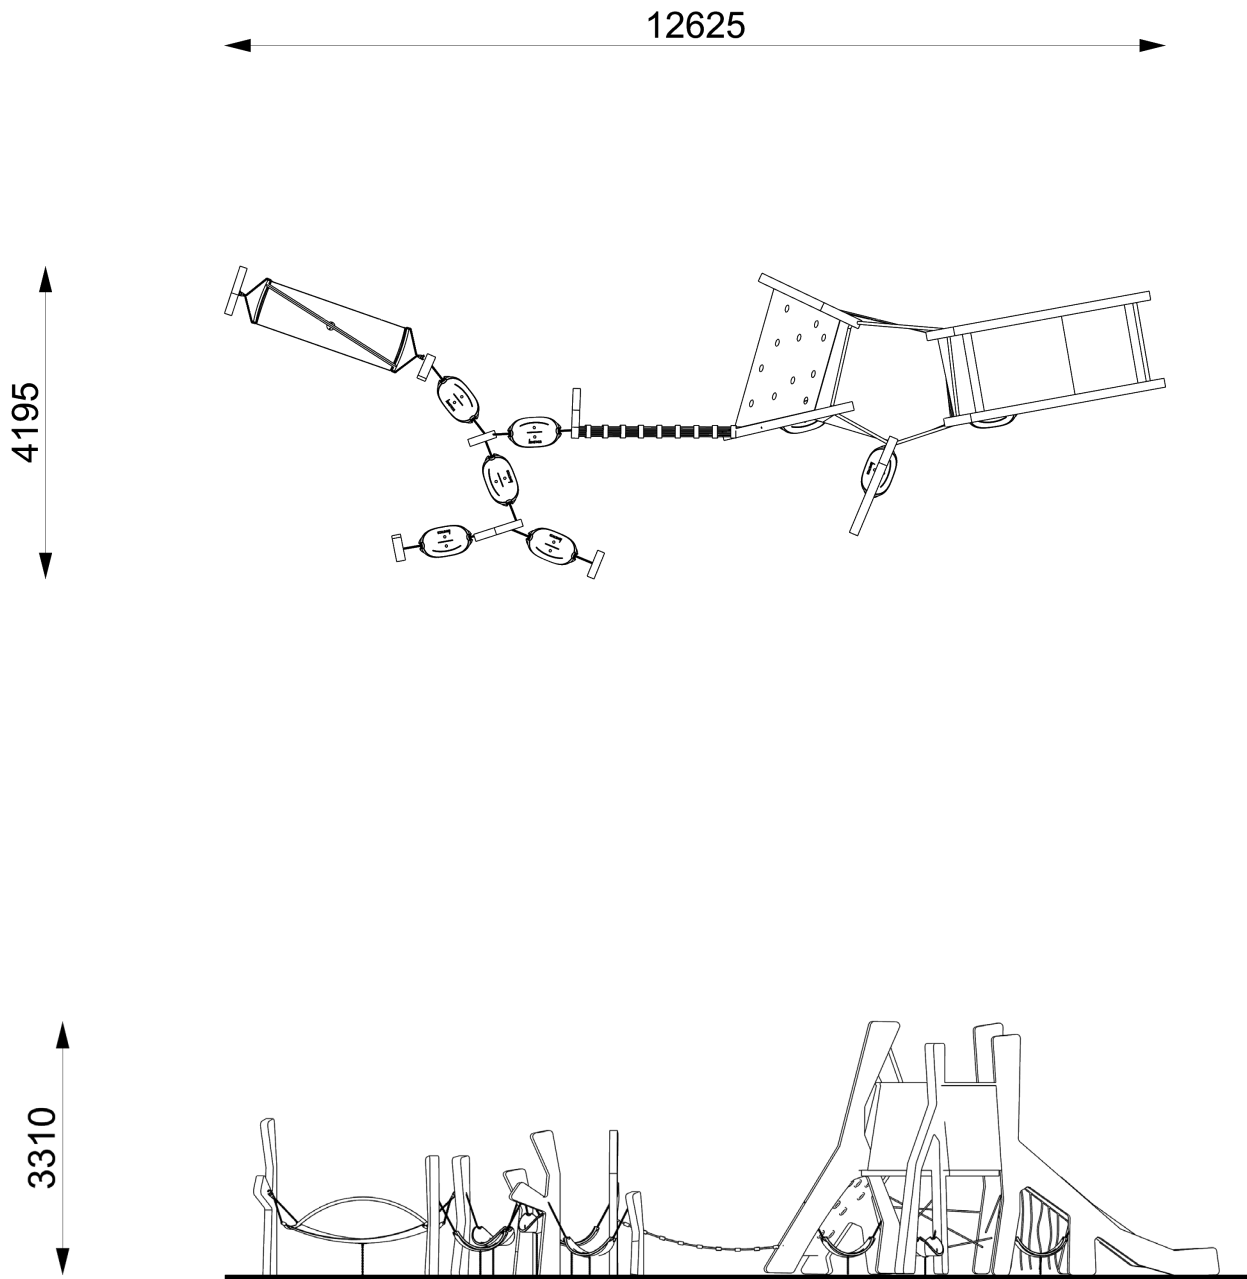

As part of our commitment to continuous product improvement, Copyright © Kinetics Play Sdn Bhd reserves the right to modify product specifications without prior notice. All drawings and visuals are property of Kinetics Play Sdn Bhd or used under license and may not be reproduced without written consent.

KINETICS PLAY SDN. BHD. (1223254-U)

Lot 2-44 Jalan SU7, Lion Industrial Park, Persiaran Tengku Ampuan, 40300 Shah Alam, Selangor, Malaysia.
Tel: +603-5888 9104   Email: info@kineticsplay.com   Web: www.kineticsplay.com