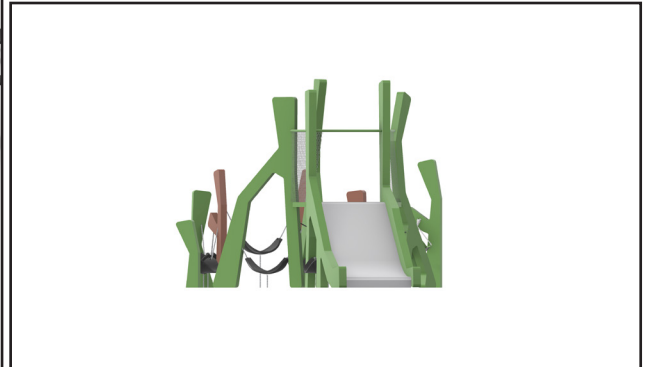

Mini Tree Trunk Tower

Product information

Product description

Mini Tree Trunk Tower is a playful companion piece inspired by the growth and curiosity of young mangrove shoots. Designed for younger children, it offers gentle climbing, balancing, and sliding experiences within a cozy, nature-inspired structure. Its approachable scale and organic form encourage exploration, social play, and early confidence in a safe, engaging environment.

Category	: Thematic
Age group	: 2-5 years old
Product Code	: SM712_08.03.04
Sizes (mm)	: L12625 x H3310 x W4195 mm

As part of our commitment to continuous product improvement, Copyright © Kinetics Play Sdn Bhd reserves the right to modify product specifications without prior notice. All drawings and visuals are property of Kinetics Play Sdn Bhd or used under license and may not be reproduced without written consent.