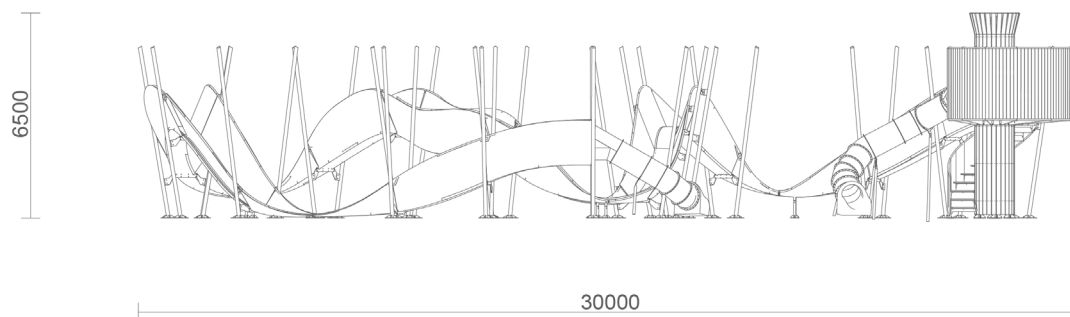

Rolling Bridge

Product information

Product description

The Rolling Bridge Playground features interconnected pathways and elevated bridges that encourage exploration and active play. Designed to blend with its natural surroundings, it offers a unique and vibrant space for families. Ideal for children of all ages, this playground promotes creativity, movement, and balance. Its innovative design fosters fun and connection, making it a perfect outdoor retreat in the city.

Category	: Thematic
Age group	: 2 years old and above
Product Code	: CV0070SM
Sizes (mm)	: L30000 x H6500 x W20300 mm

Subject to change without prior notice.

KINETICS PLAY SDN. BHD. (1223254-U)

Lot 2-44 Jalan SU7, Lion Industrial Park, Persiaran Tengku Ampuan, 40300 Shah Alam, Selangor, Malaysia.
Tel: +603-5888 9104 Email: info@kineticsplay.com Web: www.kineticsplay.com