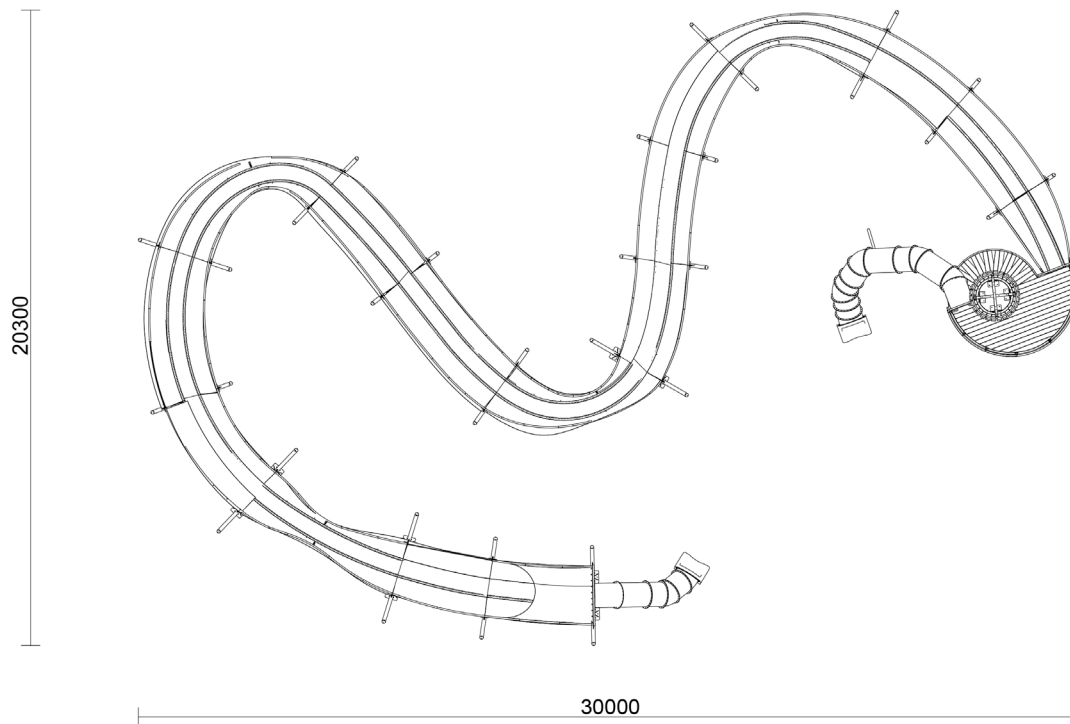

Rolling Bridge

Product information

Product description

The Rolling Bridge Playground features interconnected pathways and elevated bridges that encourage exploration and active play. Designed to blend with its natural surroundings, it offers a unique and vibrant space for families. Ideal for children of all ages, this playground promotes creativity, movement, and balance. Its innovative design fosters fun and connection, making it a perfect outdoor retreat in the city.

Category	: Thematic
Age group	: 2 years old and above
Product Code	: CV0070SM
Sizes (mm)	: L30000 x H6500 x W20300 mm

Subject to change without prior notice.

KINETICS PLAY SDN. BHD. (1223254-U)

Lot 2-44 Jalan SU7, Lion Industrial Park, Persiaran Tengku Ampuan, 40300 Shah Alam, Selangor, Malaysia.
Tel: +603-5888 9104 Email: info@kineticsplay.com Web: www.kineticsplay.com