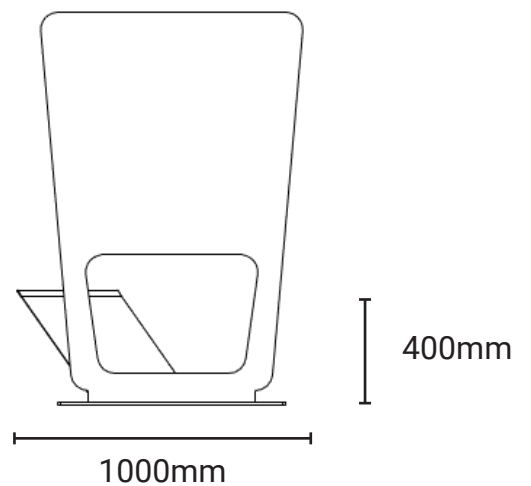

Instructional Signage

Subject to change without prior notice

Kinetics Play Sdn Bhd

Lot 2-44 Jalan SU7, Lion Industrial Park, Persiaran Tengku Ampuan, 40300 Shah Alam, Selangor, Malaysia.

Tel: +603-5888 9104

Email: info@kineticsplay.com

Web: www.kineticsplay.com