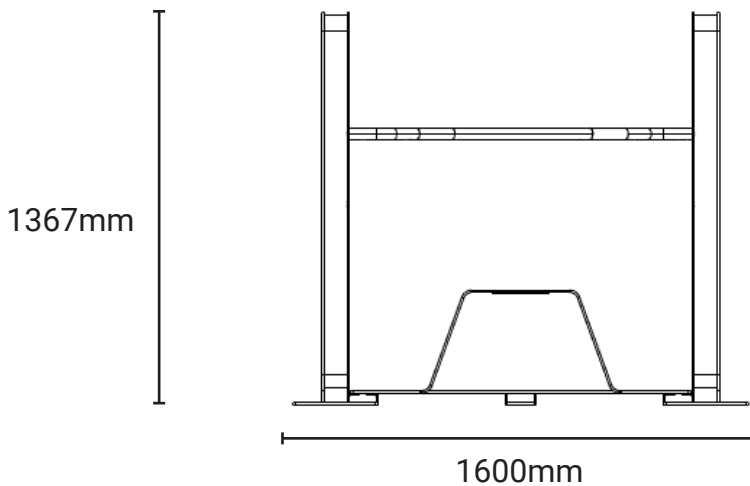

Instructional Signage

Subject to change without prior notice

Kinetics Play Sdn Bhd

Lot 2-44 Jalan SU7, Lion Industrial Park, Persiaran Tengku Ampuan, 40300 Shah Alam, Selangor, Malaysia.

Tel: +603-5888 9104

Email: info@kineticsplay.com

Web: www.kineticsplay.com