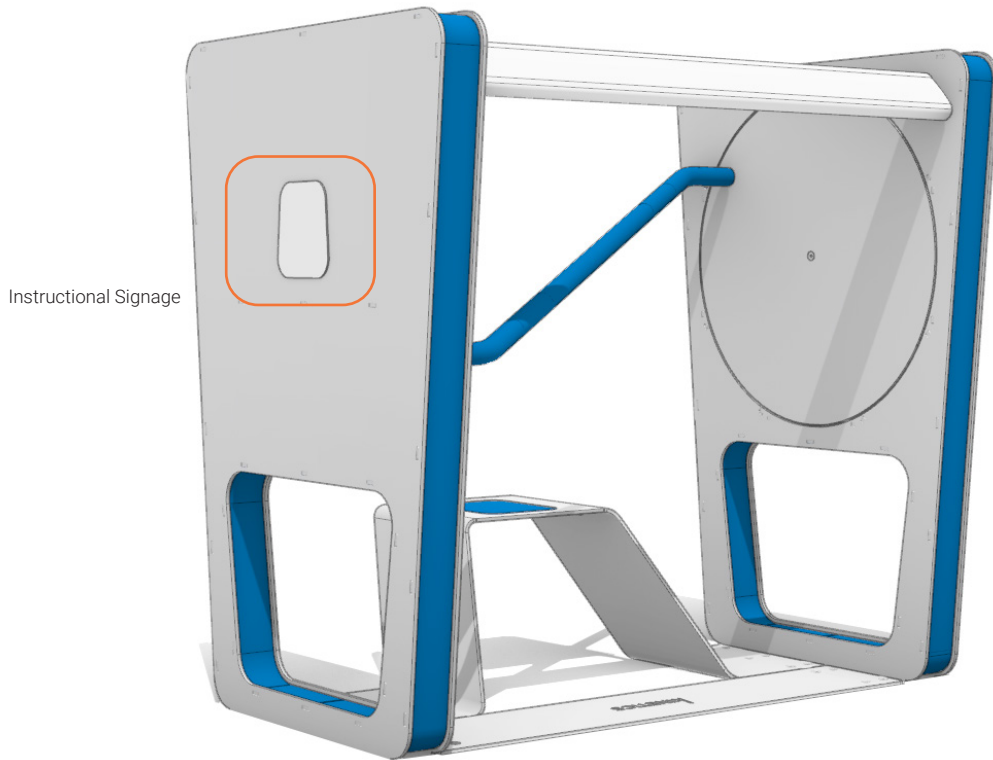

Instructional Signage