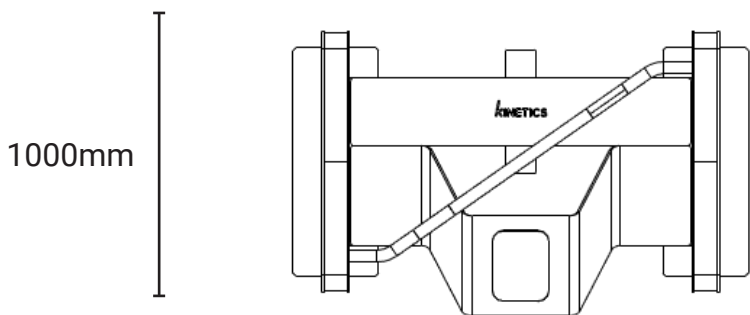

Subject to change without prior notice

Kinetics Play Sdn Bhd

Lot 2-44 Jalan SU7, Lion Industrial Park, Persiaran Tengku Ampuan, 40300 Shah Alam, Selangor, Malaysia.

Tel: +603-5888 9104

Email: info@kineticsplay.com

Web: www.kineticsplay.com